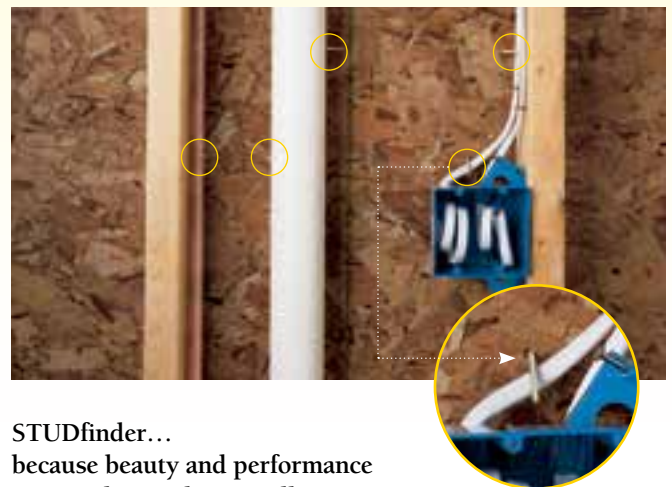

Double 4"
Select Cedar
Clapboard
in terra cotta

Double 4-1/2"
Select Cedar
Dutchlap
in charcoal gray

The STUDfinder™ Installation System

STUDfinder combines precisely spaced nail slots with indicator letters, designed for accurate and secure installation.

STUDfinder for Security and Performance

- Nailing to studs provides a strong and secure connection.
- Protects against blow offs from under nailing.
- Protects against buckling from over nailing.
- Helps avoid nailing into hazardous items between studs like plumbing or wiring.