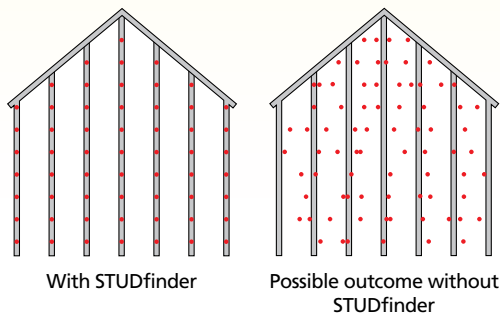

Double 4"
Select Cedar
Clapboard
in terra cotta

Double 4-1/2"
Select Cedar
Dutchlap
in charcoal gray

The STUDfinder™ Installation System

STUDfinder combines precisely spaced nail slots with indicator letters, designed for accurate and secure installation.

STUDfinder for Accuracy

- Nail slots align with 16" on-center standards for stud spacing.
- Indicator letters help:
 - Determine location of studs
 - Ensure nails are positioned correctly
 - Ensure correct number of nails are used